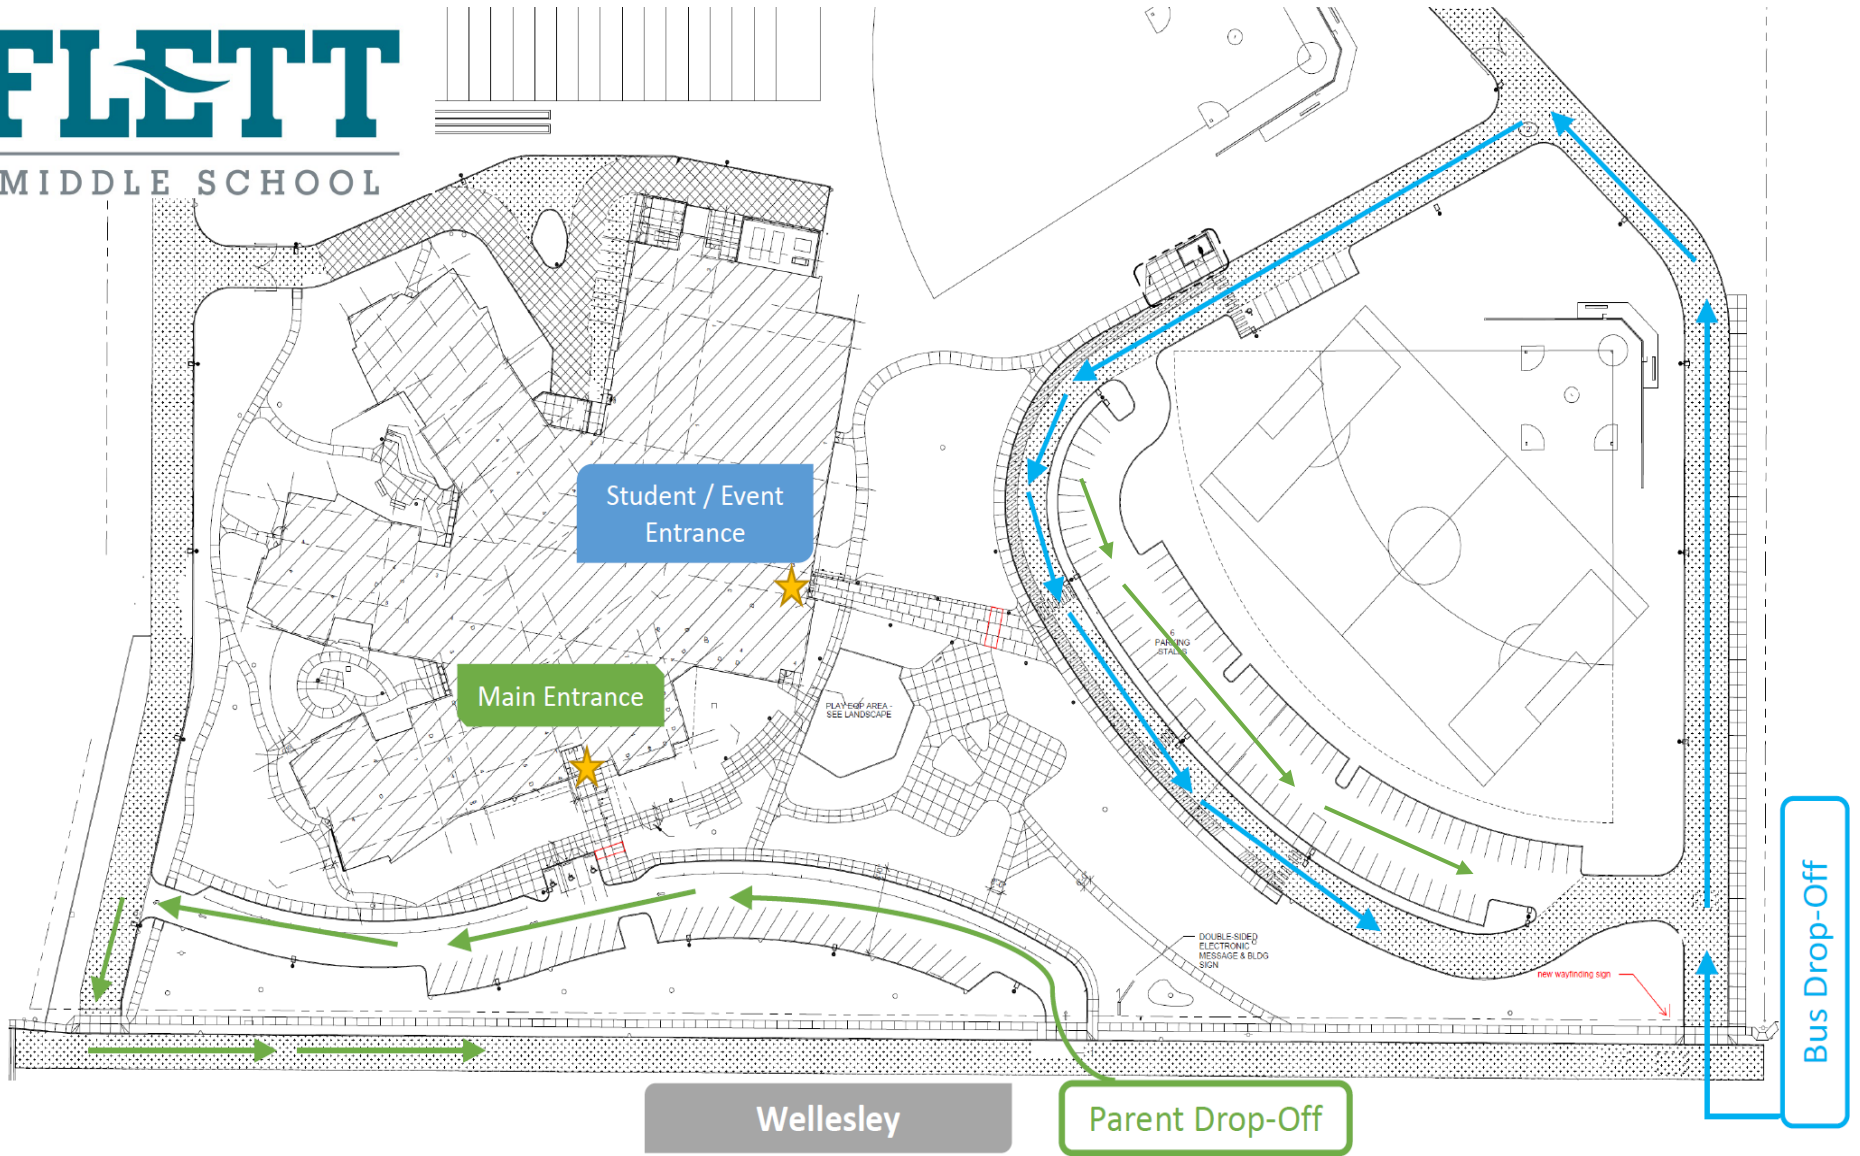

FLETT

MIDDLE SCHOOL

Student / Event Entrance

Main Entrance

Wellesley

Parent Drop-Off

Bus Drop-Off